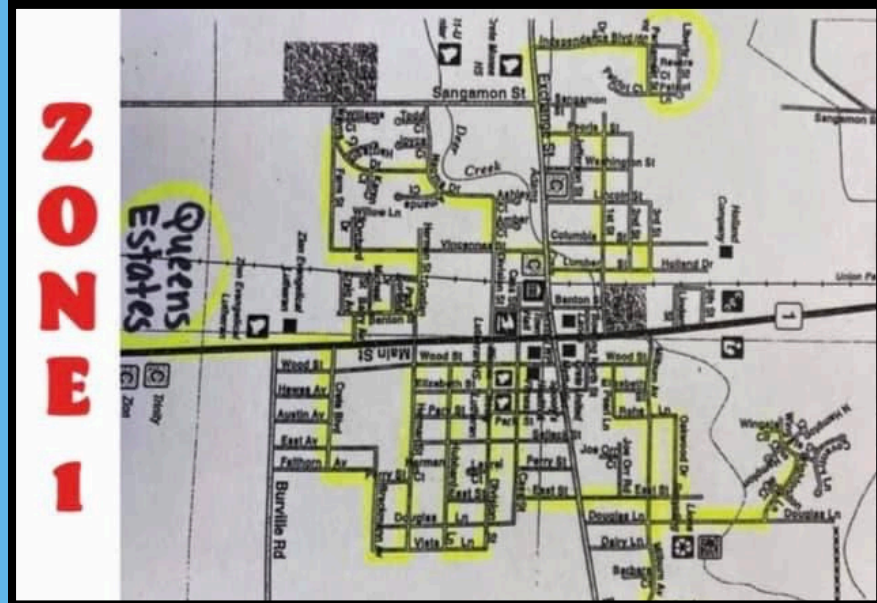

Santa Sleigh Parade

Zone 1 Route

Downtown Crete
& "In-Town" Crete
Neighborhoods

1. Parade starts at public works turning right out of the parking lot onto Douglas Ln to Brighton Ln
2. Left turn onto Brighton Ln to Wingate Ln
3. Turn left onto Wingate Ln to Wingate Circle
4. Turn around on Wingate Circle and proceed back to Douglas Ln
5. Turn right onto Douglas Ln to Milburn Ave
6. Right onto Milburn Ave to Wood St
7. Left onto Wood street to Pearl Ln
8. Left on to Pearl Ln to Rohe Ln right on to Oakwood Dr to East St
9. Right onto East St across Exchange St to Cass St
10. Right onto Cass St to Wood St, left onto Wood St to Division St, left onto Division St to Vista Ln, right onto Vista Ln to Hubbard Ln, right onto Hubbard Ln to Wood St, left on to Wood St to Herman St, left on to Herman St, Herman St to Vista Ln, follow Vista Ln to Brachmann Ave continuing onto East Ave to Crete Blvd
11. Right onto Crete Blvd to Main St
12. Left onto Main st to Queens Estates
13. Proceed through Queens Estates and back onto northbound Main st to Barry Ln
14. Left onto Barry Ln to Benton street right onto Benton St to Herman St
15. Left onto Herman St to Vincennes St, left onto Vincennes St to Farm St, right onto Farm St to Wayne Dr
16. Right on to wayne Dr to Naoma Dr right onto Naoma Drive onto Division Street to Vincennes St left onto Vincennes St to Exchange St
17. Right onto Exchange st to Lumber St
18. Left onto lumber street to Third St to Columbia, left onto Columbia St to First St, right onto First St to Peoria Ave, left onto Peoria Ave to Exchange St
19. Right onto Exchange St to Independence Blvd
20. Right onto Independence Blvd to Liberty St, right onto Liberty St to Patriot Ln to Parliament St, right onto Parliament St to Newport Dr, left onto Newport Dr to Colony Dr, left onto Colony Dr to Independence Blvd
21. Return to Public Works via Exchange St

Parade
Begins
at 5:00pm!